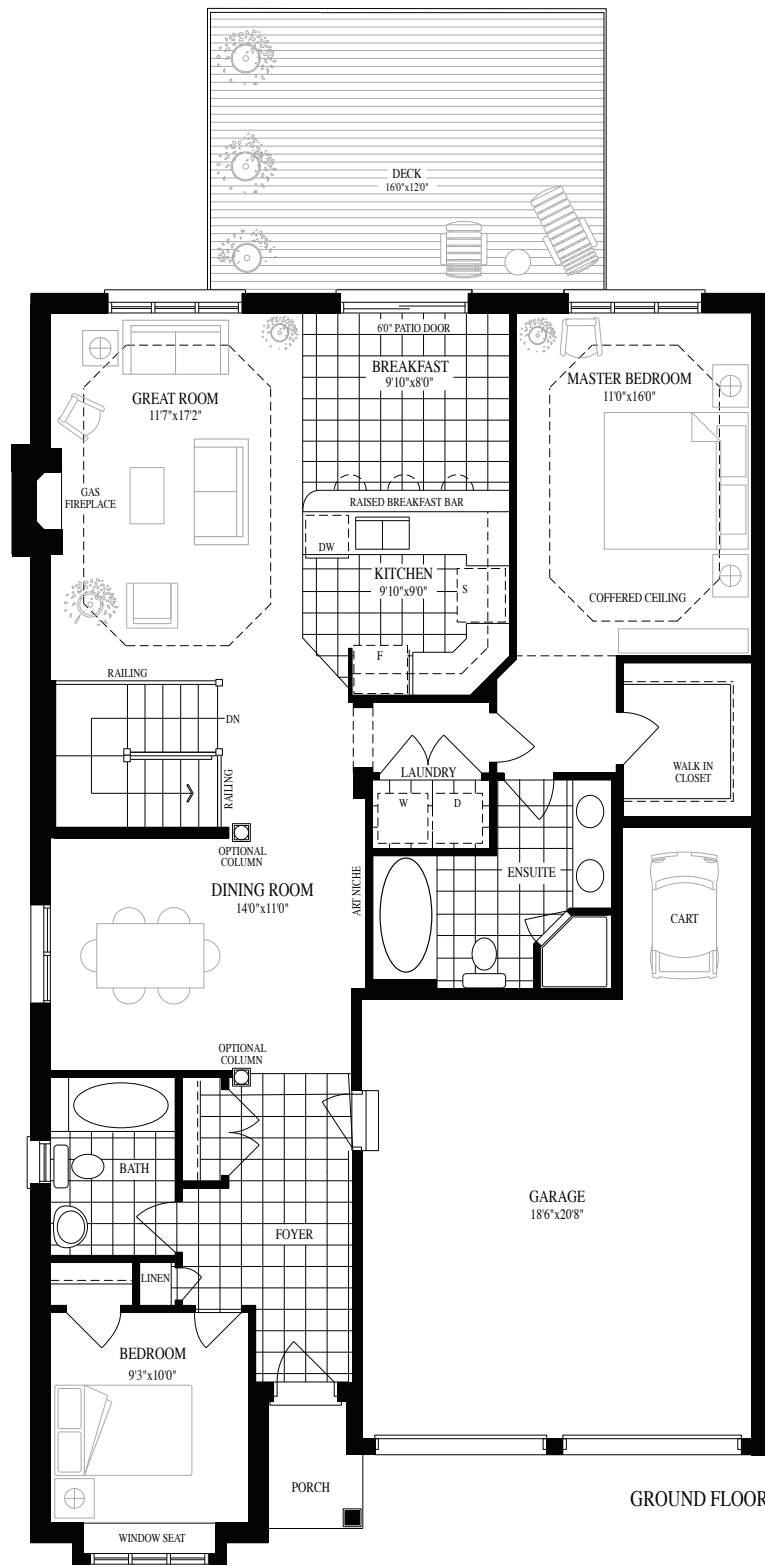

THE HOGAN

1,460 SQ. FT. | 2,247 SQ. FT. WITH LOFT

Plans and specifications are approximate and are subject to change without notice. Actual useable floor space may vary from the stated floor area. All renderings are artist's concept.